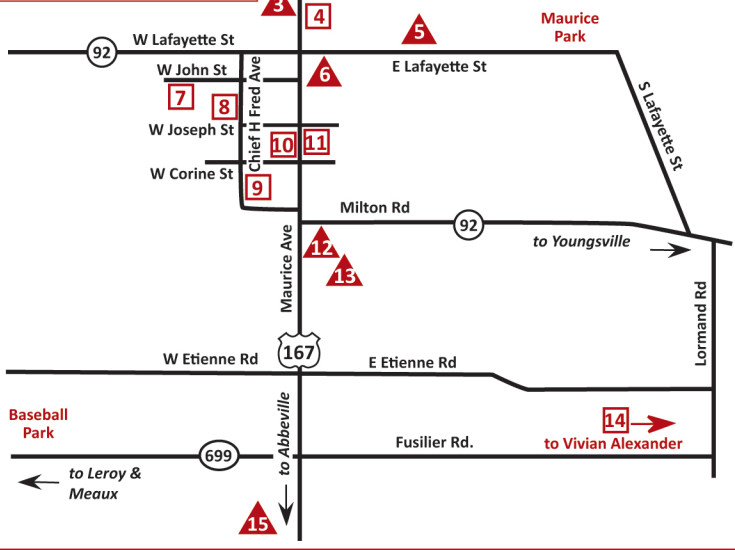

GUEYDAN

www.gueydan.org

1. Cafe Veiller
2. Johnny's Drive In
3. G&H Seed Company
4. White Lake Birding Trail
5. Gueydan Museum
6. T's Crawfish Trap
7. Cormier's Creole Kitchen
8. US Post Office
9. Duck Capital Lodging & RV Park
10. Fat George's Cafe'
11. Gueydan Town Hall
12. Gueydan Civic Center
13. Library
14. Duck Festival Grounds

1. Village Deaux
2. Hebert's Specialty Meats
3. The Villager
4. City Bar
5. NuNu's Country Market
6. Patriot Inn
7. US Post Office
8. Le Musée à Maurice
9. Maurice Town Hall
10. Maurice Flea Market
11. Library
12. Village Station
13. Chill House
14. Vivian Alexander
15. Le Marche'

SYMBOLS KEY

- Accommodations
- Attractions/Pts. of Interest
Governmental Buildings
- ▲ Dining/Food

KAPLAN

www.kaplanla.com

- Accommodations
 - Attractions/Pts. of Interest/Governmental
 - ▲ Dining/Food
1. Sunnyside Motel
 2. Crawfish Haven/Miss Rose B&B
 1. Abrom Kaplan Mem. Hospital
 2. US Post Office
 3. Library
 4. City Hall/Chamber of Commerce
 5. Kaplan Museum
 6. V-Arena Fairgrounds
 1. Larry's Super Store
 2. Choc'Lit Shoppe
 3. B's Wild Wings
 4. Mickey's Family Restaurant
 5. Cajun Coffee Shop
 6. Suire's Grocery & Restaurant
 7. Stelly's Grocery
 8. Hebert's Steakhouse