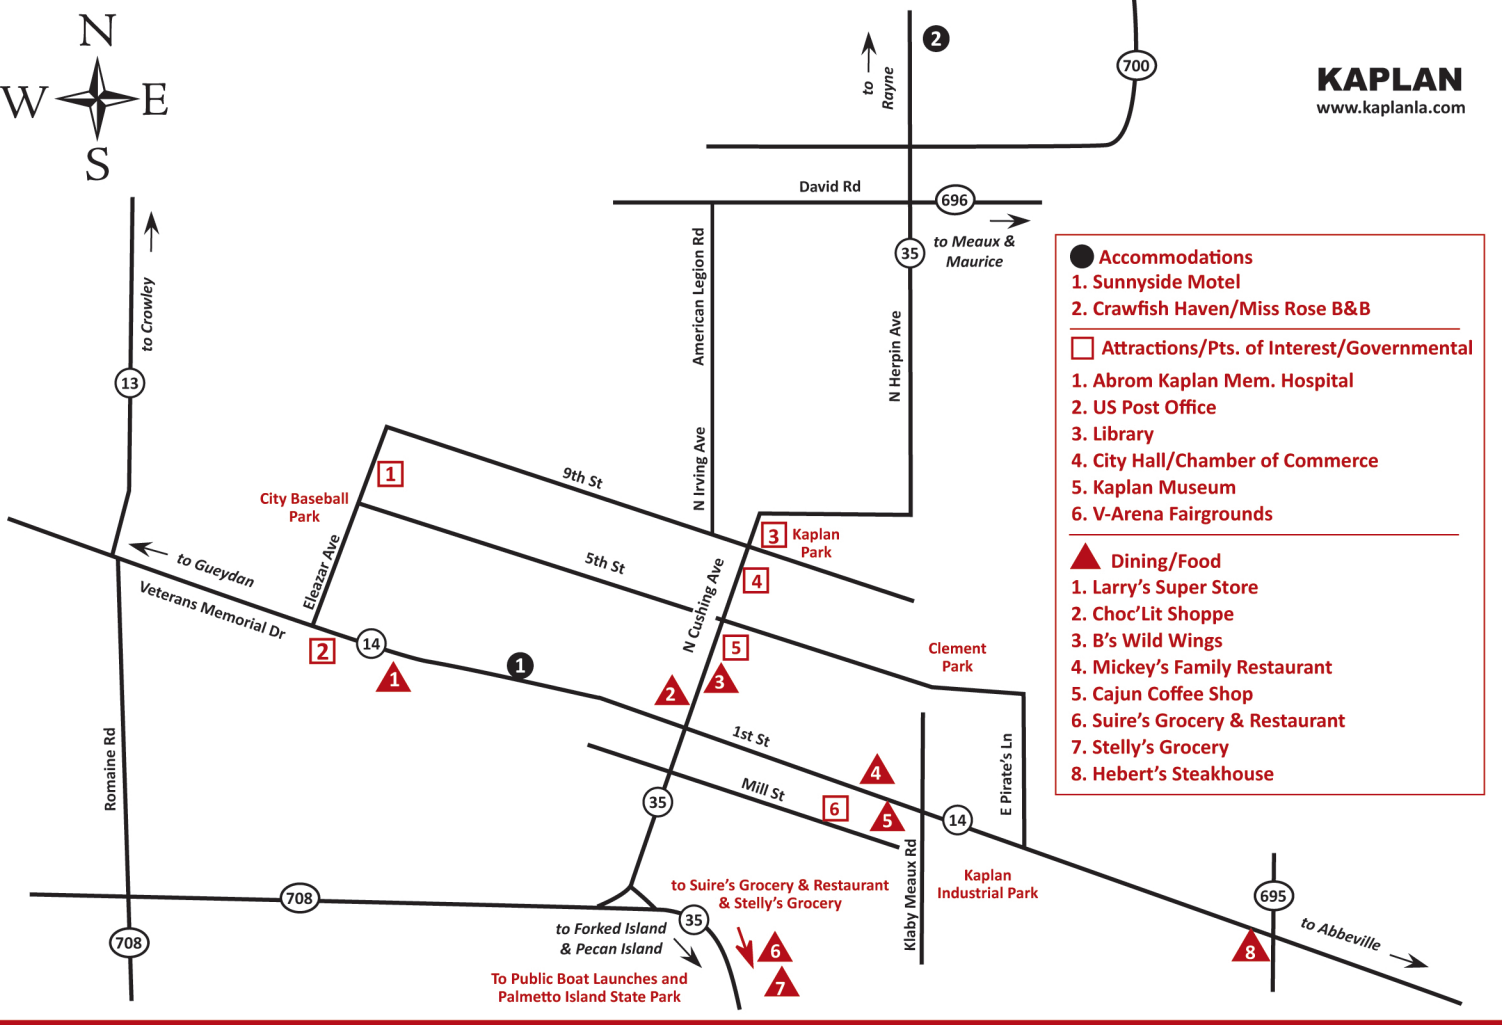

GUEYDAN

www.gueydan.org

1. Cafe Veiller
2. Johnny's Drive In
3. G&H Seed Company
4. White Lake Birding Trail
5. Gueydan Museum
6. T's Crawfish Trap
7. Cormier's Creole Kitchen
8. US Post Office
9. Duck Capital Lodging & RV Park
10. Fat George's Cafe'
11. Gueydan Town Hall
12. Gueydan Civic Center
13. Library
14. Duck Festival Grounds

1. Village Deaux
2. Hebert's Specialty Meats
3. The Villager
4. City Bar
5. NuNu's Country Market
6. Patriot Inn
7. US Post Office
8. Le Musée à Maurice
9. Maurice Town Hall
10. Maurice Flea Market
11. Library
12. Village Station
13. Chill House
14. Vivian Alexander
15. Le Marche'

SYMBOLS KEY

- Accommodations
- Attractions/Pts. of Interest
Governmental Buildings
- ▲ Dining/Food

KAPLAN

www.kaplanla.com

- Accommodations
 - Attractions/Pts. of Interest/Governmental
 - ▲ Dining/Food
1. Sunnyside Motel
 2. Crawfish Haven/Miss Rose B&B
 1. Abrom Kaplan Mem. Hospital
 2. US Post Office
 3. Library
 4. City Hall/Chamber of Commerce
 5. Kaplan Museum
 6. V-Arena Fairgrounds
 1. Larry's Super Store
 2. Choc'Lit Shoppe
 3. B's Wild Wings
 4. Mickey's Family Restaurant
 5. Cajun Coffee Shop
 6. Suire's Grocery & Restaurant
 7. Stelly's Grocery
 8. Hebert's Steakhouse