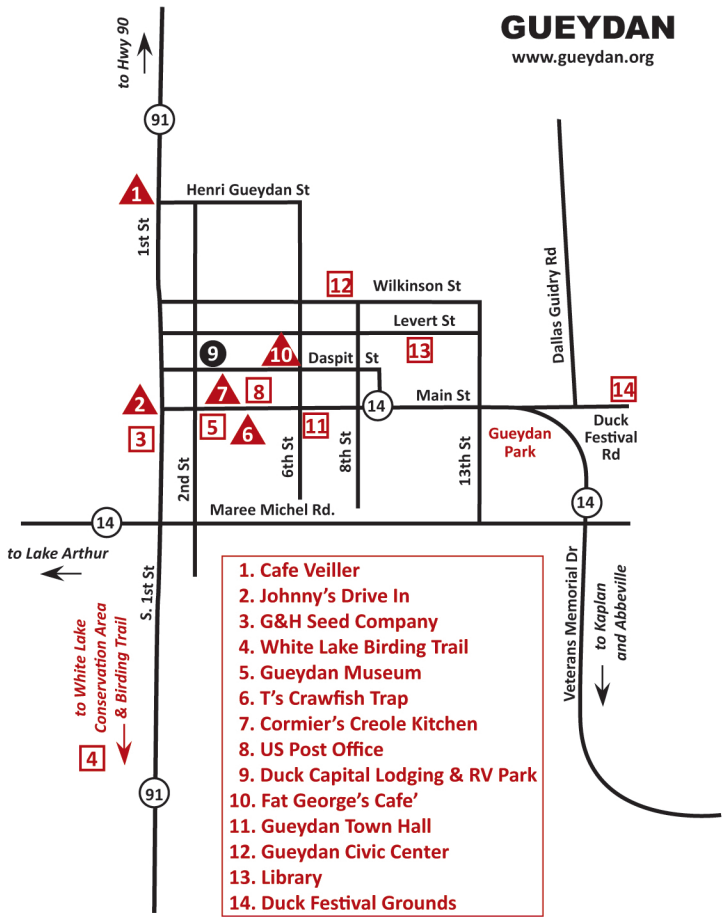

GUEYDAN

www.gueydan.org

1. Cafe Veiller
2. Johnny's Drive In
3. G&H Seed Company
4. White Lake Birding Trail
5. Gueydan Museum
6. T's Crawfish Trap
7. Cormier's Creole Kitchen
8. US Post Office
9. Duck Capital Lodging & RV Park
10. Fat George's Cafe'
11. Gueydan Town Hall
12. Gueydan Civic Center
13. Library
14. Duck Festival Grounds

1. Village Deaux
2. Hebert's Specialty Meats
3. The Villager
4. City Bar
5. NuNu's Country Market
6. Patriot Inn
7. US Post Office
8. Le Musée à Maurice
9. Maurice Town Hall
10. Maurice Flea Market
11. Library
12. Village Station
13. Chill House
14. Vivian Alexander
15. Le Marche'

SYMBOLS KEY

- Accommodations
- Attractions/Pts. of Interest
Governmental Buildings
- ▲ Dining/Food

KAPLAN

www.kaplanla.com

- Accommodations
 - Attractions/Pts. of Interest/Governmental
 - ▲ Dining/Food
1. Sunnyside Motel
 2. Crawfish Haven/Miss Rose B&B
 1. Abrom Kaplan Mem. Hospital
 2. US Post Office
 3. Library
 4. City Hall/Chamber of Commerce
 5. Kaplan Museum
 6. V-Arena Fairgrounds
 1. Larry's Super Store
 2. Choc'Lit Shoppe
 3. B's Wild Wings
 4. Mickey's Family Restaurant
 5. Cajun Coffee Shop
 6. Suire's Grocery & Restaurant
 7. Stelly's Grocery
 8. Hebert's Steakhouse